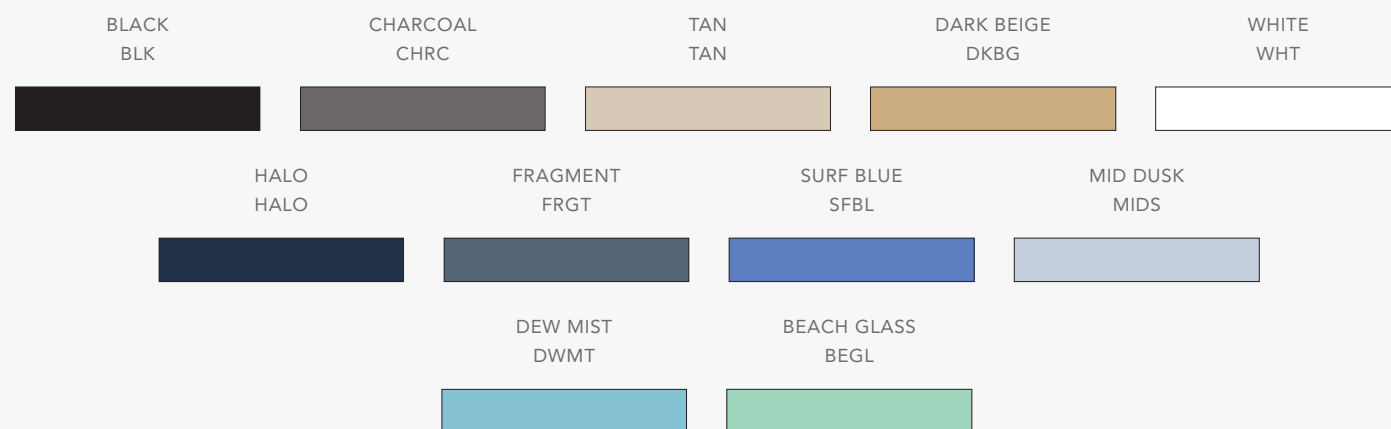

PLAYER FIT WOVEN SHORT
PLAYER SPECIFIC STRETCH

D7S13H055
88% POLYESTER / 12% SPANDEX
Dunning label on back right pocket
10" inseam
30-42, 33, 35
DGW0593