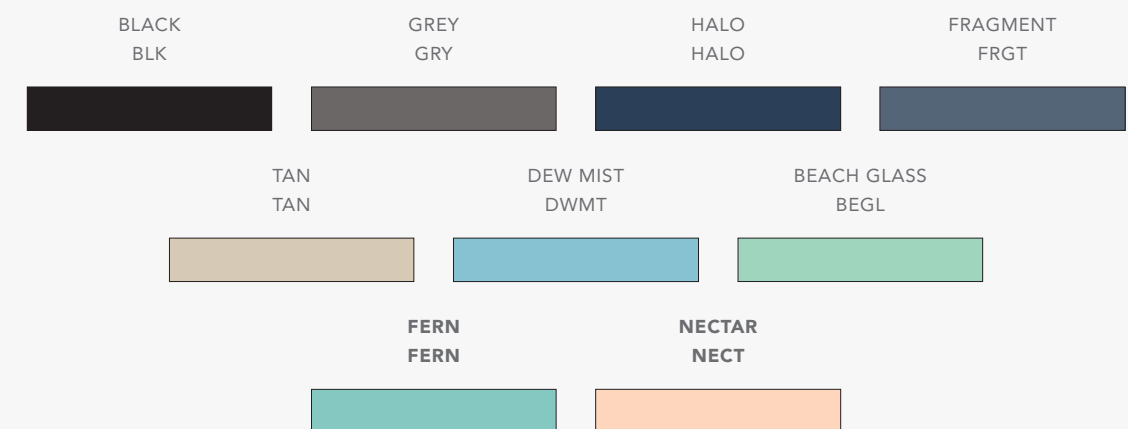

HEATHERED GOLF SHORT
PLAYER SPECIFIC STRETCH

D CORE

D7S17H601
95% POLYESTER / 5% SPANDEX
Dunning logo on back right pocket
10" inseam
30-42, 33, 35
DGW0593