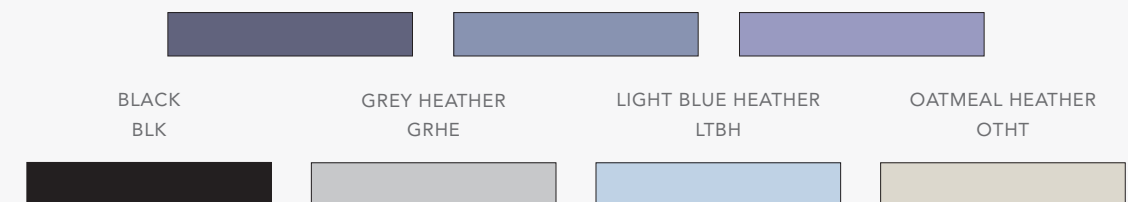

PERFORMANCE 1/4 ZIP SWEATER

D7F17K918

93% POLYESTER / 7% WOOL

Dunning tonal logo on back neck

Players cuff and Cam lock zipper

S - XXL

DGW0526

FLINT HEATHER
FLHT

VIRAL HEATHER
VRHT

REGAL HEATHER
REHE

BLACK
BLK

GREY HEATHER
GRHE

LIGHT BLUE HEATHER
LTBH

OATMEAL HEATHER
OTHT