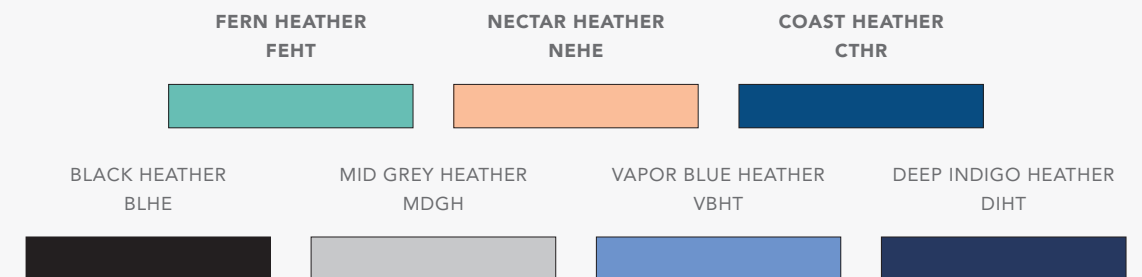

D7S17K916

90% POLYESTER / 10% SPANDEX

Dunning logo on back neck

Flat lock stitching construction

S - XXL

DGW0594

NATURAL HAND 1/4 ZIP

D CORE